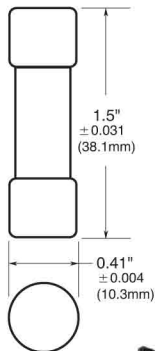

Fast-Acting $1\frac{3}{32}$ " x $1\frac{1}{2}$ " (10x38mm) Midget Fuses

250Vac, $\frac{2}{10}$ -30A

BAF Series

Dimensions - in (mm)

Part Number	Interrupting Rating (amps)		Direct Current Ratings	
	250Vac	125Vac	Vdc	IR (amps)
BAF- $\frac{3}{10}$	35	10,000	-	-
BAF- $\frac{1}{4}$	35	10,000	-	-
BAF- $\frac{1}{2}$	35	10,000	-	-
BAF- $\frac{3}{10}$	35	10,000	-	-
BAF- $\frac{3}{10}$	35	10,000	-	-
BAF-1	35	10,000	-	-
BAF-1- $\frac{1}{2}$	100	10,000	-	-
BAF-1- $\frac{3}{10}$	100	10,000	-	-
BAF-2	100	10,000	-	-
BAF-2- $\frac{1}{2}$	100	10,000	-	-
BAF-3	100	10,000	150	10,000
BAF-4	200	10,000	150	10,000
BAF-5	200	10,000	150	10,000
BAF-6	200	10,000	150	10,000
BAF-6- $\frac{1}{4}$	200	10,000	12	10,000
BAF-7	200	10,000	12	10,000
BAF-8	200	10,000	12	10,000
BAF-9	200	10,000	12	10,000
BAF-10	200	10,000	12	10,000
BAF-12	750	10,000	12	10,000
BAF-15	750	10,000	12	10,000
BAF-20	200	10,000	-	-
BAF-25	200	10,000	-	-
BAF-30	200	10,000	-	-