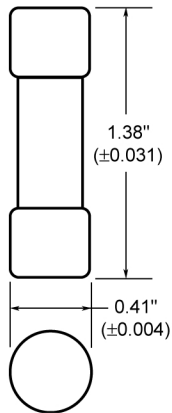

Fast-Acting Ferrule Fuses

13/32" x 1-3/8"

BBS

Dimensional Data

Electrical Ratings (Catalog Symbol and Amperes)

600Vac		250Vac	48Vac
BBS-1/10	BBS-1	BBS-6	BBS-12
BBS-2/10	BBS-1-1/2	BBS-7	BBS-15
BBS-1/4	BBS-1-6/10	BBS-8	BBS-20
BBS-4/10	BBS-1-8/10	BBS-10	BBS-25
BBS-1/2	BBS-2	—	BBS-30
BBS-6/10	BBS-3	—	—
BBS-3/4	BBS-4	—	—
BBS-8/10	BBS-5	—	—